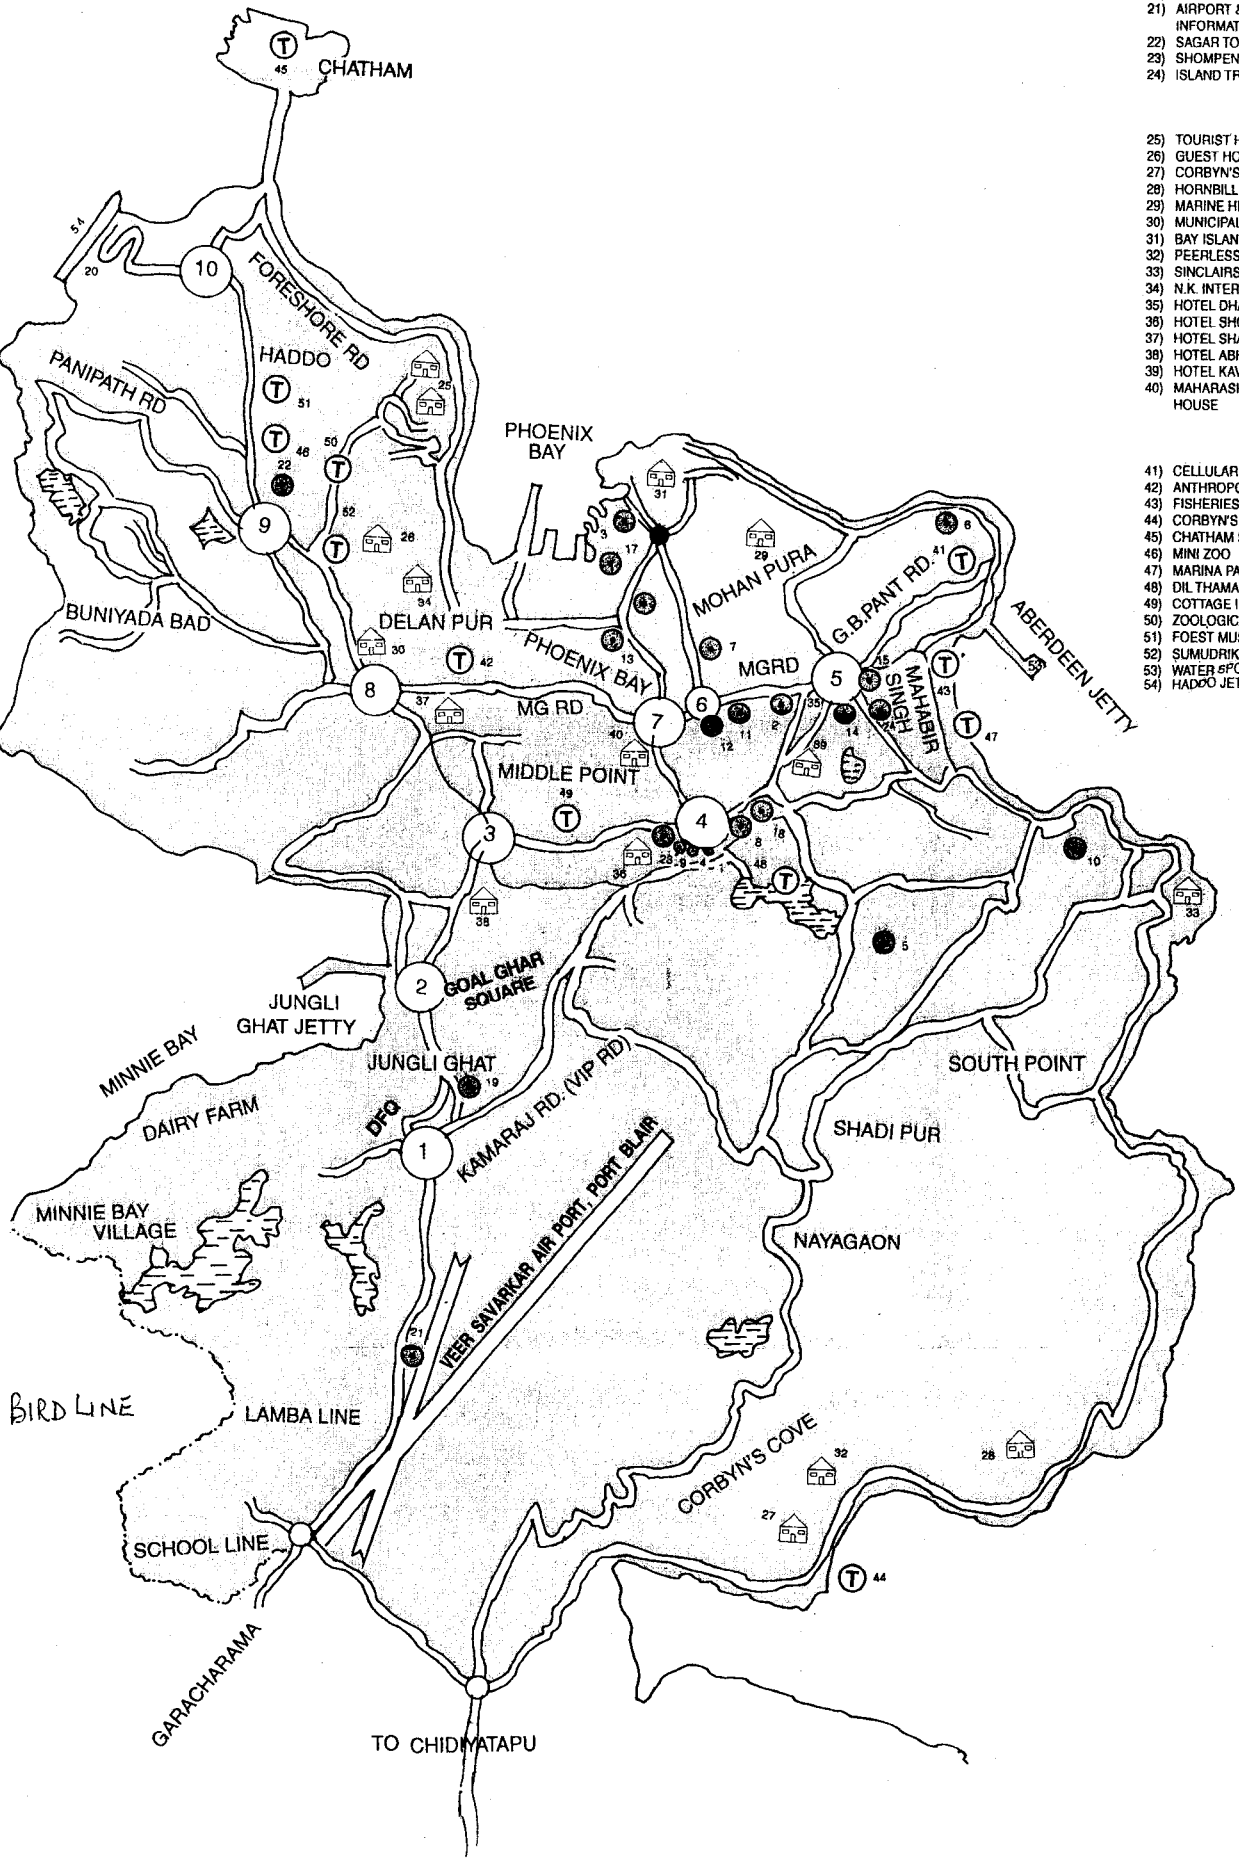

1. DAIRY FARM SQUARE
2. GOAL GHAR SQUARE
3. ANTHROPOLOGICAL SURVEY OF INDIA BHAVAN
4. TOURISM OFFICE SQUARE
5. GYMKHANA MAIDAN
6. GANDHI STATUE SQUARE
7. LIGHT HOUSE SQUARE
8. DELANIPUR SQUARE
9. SAMUDRIKA SQUARE
10. HADDO JETTY SQUARE

- 25) TOURIST HOME/MEGAPODE NEST
- 26) GUEST HOUSE NO. TEAL HOUSE
- 27) CORBYN'S CO-GUEST HOUSE
- 28) HORNBILL NEST
- 29) MARINE HILL NOOK NEST
- 30) MUNICIPAL GUEST HOUSE, D/PUR
- 31) BAY ISLAND HOTEL
- 32) PEERLESS BEACH RESORT
- 33) SINCLAIRS BAY VIEW
- 34) N.K. INTERNATIONAL
- 35) HOTEL DHANLAXMI
- 36) HOTEL SHOMPEN/TRAVELS
- 37) HOTEL SHALIMAR
- 38) HOTEL ABHISHEKH
- 39) HOTEL KAVITHA
- 40) MAHARASHTRA MANDAL GUEST  
HOUSE

- 41) CELLULAR JAIL NATIONAL MEMORIAL
- 42) ANTHROPOLOGICAL MUSEUM
- 43) FISHERIES MUSEUM
- 44) CORBYN'S COVE BEACH
- 45) CHATHAM SAW MILL
- 46) MINI ZOO
- 47) MARINA PARK
- 48) DIL THAMAN PARK
- 49) COTTAGE INDUSTRIES EMPORIUM
- 50) ZOOLOGICAL MUSEUM
- 51) FOEST MUSEUM
- 52) SUMUDRIKA
- 53) WATER SPORTS COMPLEX
- 54) HADDO JETTY

BIRD LINE  
LAMBDA LINE  
SCHOOL LINE  
GARACHARAMA

TO CHIDMATAPU